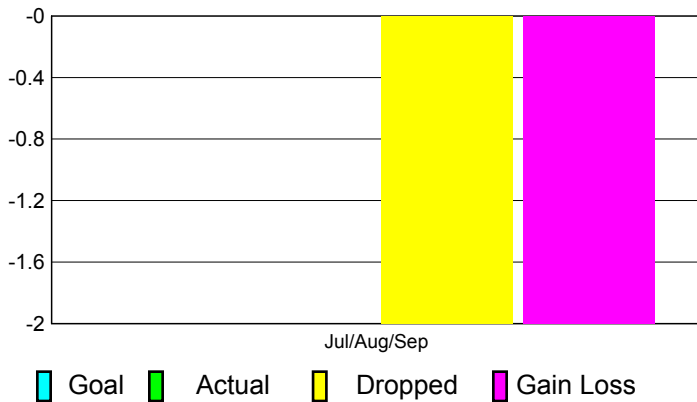

2011-2012 GMT Reports for District (or Undistricted) **District 306 A1**

GMT: **M NAGARAJAN**

Location: **REP OF SRI LANKA**

GMT CA: **6**

CLUBS

**Club Results
2011-2012**

**Clubs
2010-2011**

Month	New Club Goal	Actual New Clubs	Actual Dropped Clubs	Gain/Loss of Clubs	Gain/Loss of Clubs
Jul/Aug/Sep		0	-2	-2	7
Totals		0	-2	-2	7

Club Results 2011-2012

Goal, New, Dropped, Gain/Loss

Comparison of Club Gain/Loss

Current Year Compared to the Previous Year

YTD Status Quo Clubs 2011-2012

Status Quo Clubs Compared to Status Quo Members

MEMBERSHIP