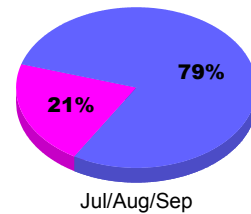

**Membership Results
2011-2012**

**Membership
2010-2011**

Month	Net Memb Goal	Actual New Memb	Actual Dropped Memb	Gain/Loss of Memb	Gain/Loss of Memb
Jul/Aug/Sep		22	-101	-79	166
Totals		22	-101	-79	166

Membership Results 2011-2012

Goal, New, Dropped, Gain/Loss

Comparison of Membership Gain/Loss

Current Year Compared to the Previous Year

Gender Comparison 2011-2012

Male Female