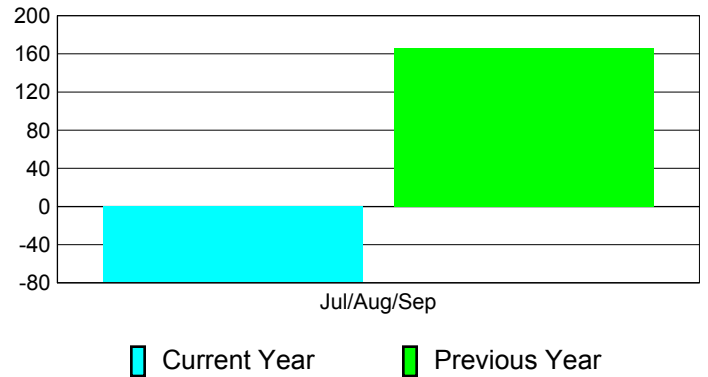

**Membership Results
2011-2012**

**Membership
2010-2011**

Month	Net Memb Goal	Actual New Memb	Actual Dropped Memb	Gain/Loss of Memb	Gain/Loss of Memb
Jul/Aug/Sep		22	-101	-79	166
Totals		22	-101	-79	166

Membership Results 2011-2012

Goal, New, Dropped, Gain/Loss

Comparison of Membership Gain/Loss

Current Year Compared to the Previous Year

Gender Comparison 2011-2012

Male Female