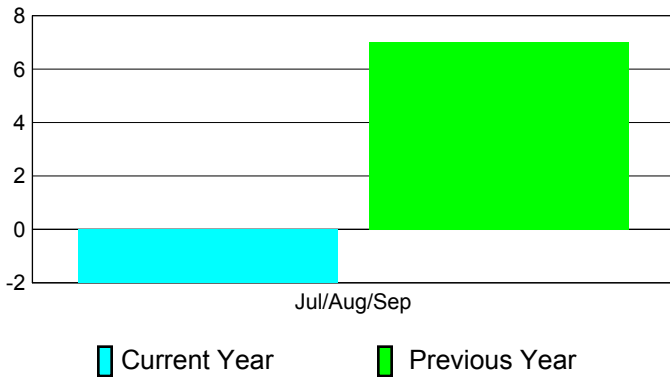

2011-2012 GMT Reports for District (or Undistricted) **District 306 A1**

GMT: **M NAGARAJAN**

Location: **REP OF SRI LANKA**

GMT CA: **6**

CLUBS

**Club Results
2011-2012**

**Clubs
2010-2011**

Month	New Club Goal	Actual New Clubs	Actual Dropped Clubs	Gain/Loss of Clubs	Gain/Loss of Clubs
Jul/Aug/Sep		0	-2	-2	7
Totals		0	-2	-2	7

Club Results 2011-2012

Goal, New, Dropped, Gain/Loss

Comparison of Club Gain/Loss

Current Year Compared to the Previous Year

YTD Status Quo Clubs 2011-2012

Status Quo Clubs Compared to Status Quo Members

MEMBERSHIP